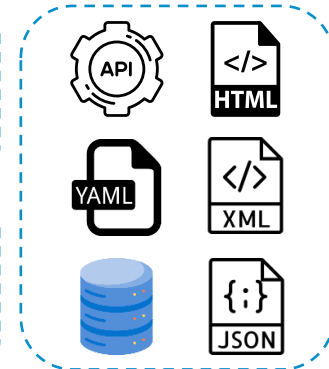

Джерело: <https://azurecharts.com/>

Developer мови та фреймворки

DevOps and Automation інструменти

- **Systems/Network/Database Administrator**
- **DevOps/Infrastructure Engineer**
- **Business Analyst**
- **UX/UI Designer**
- **App Maker (low-code)**
- **Software Developer/Engineer**
- **Quality Assurance (QA) Engineer**
- **IT Support Specialist/Technician**
- **Application/Functional Consultant (ERP/CRM)**
- **Data Analyst/BI Developer**
- **Security Engineer**
- **AI/Machine Learning Engineer**